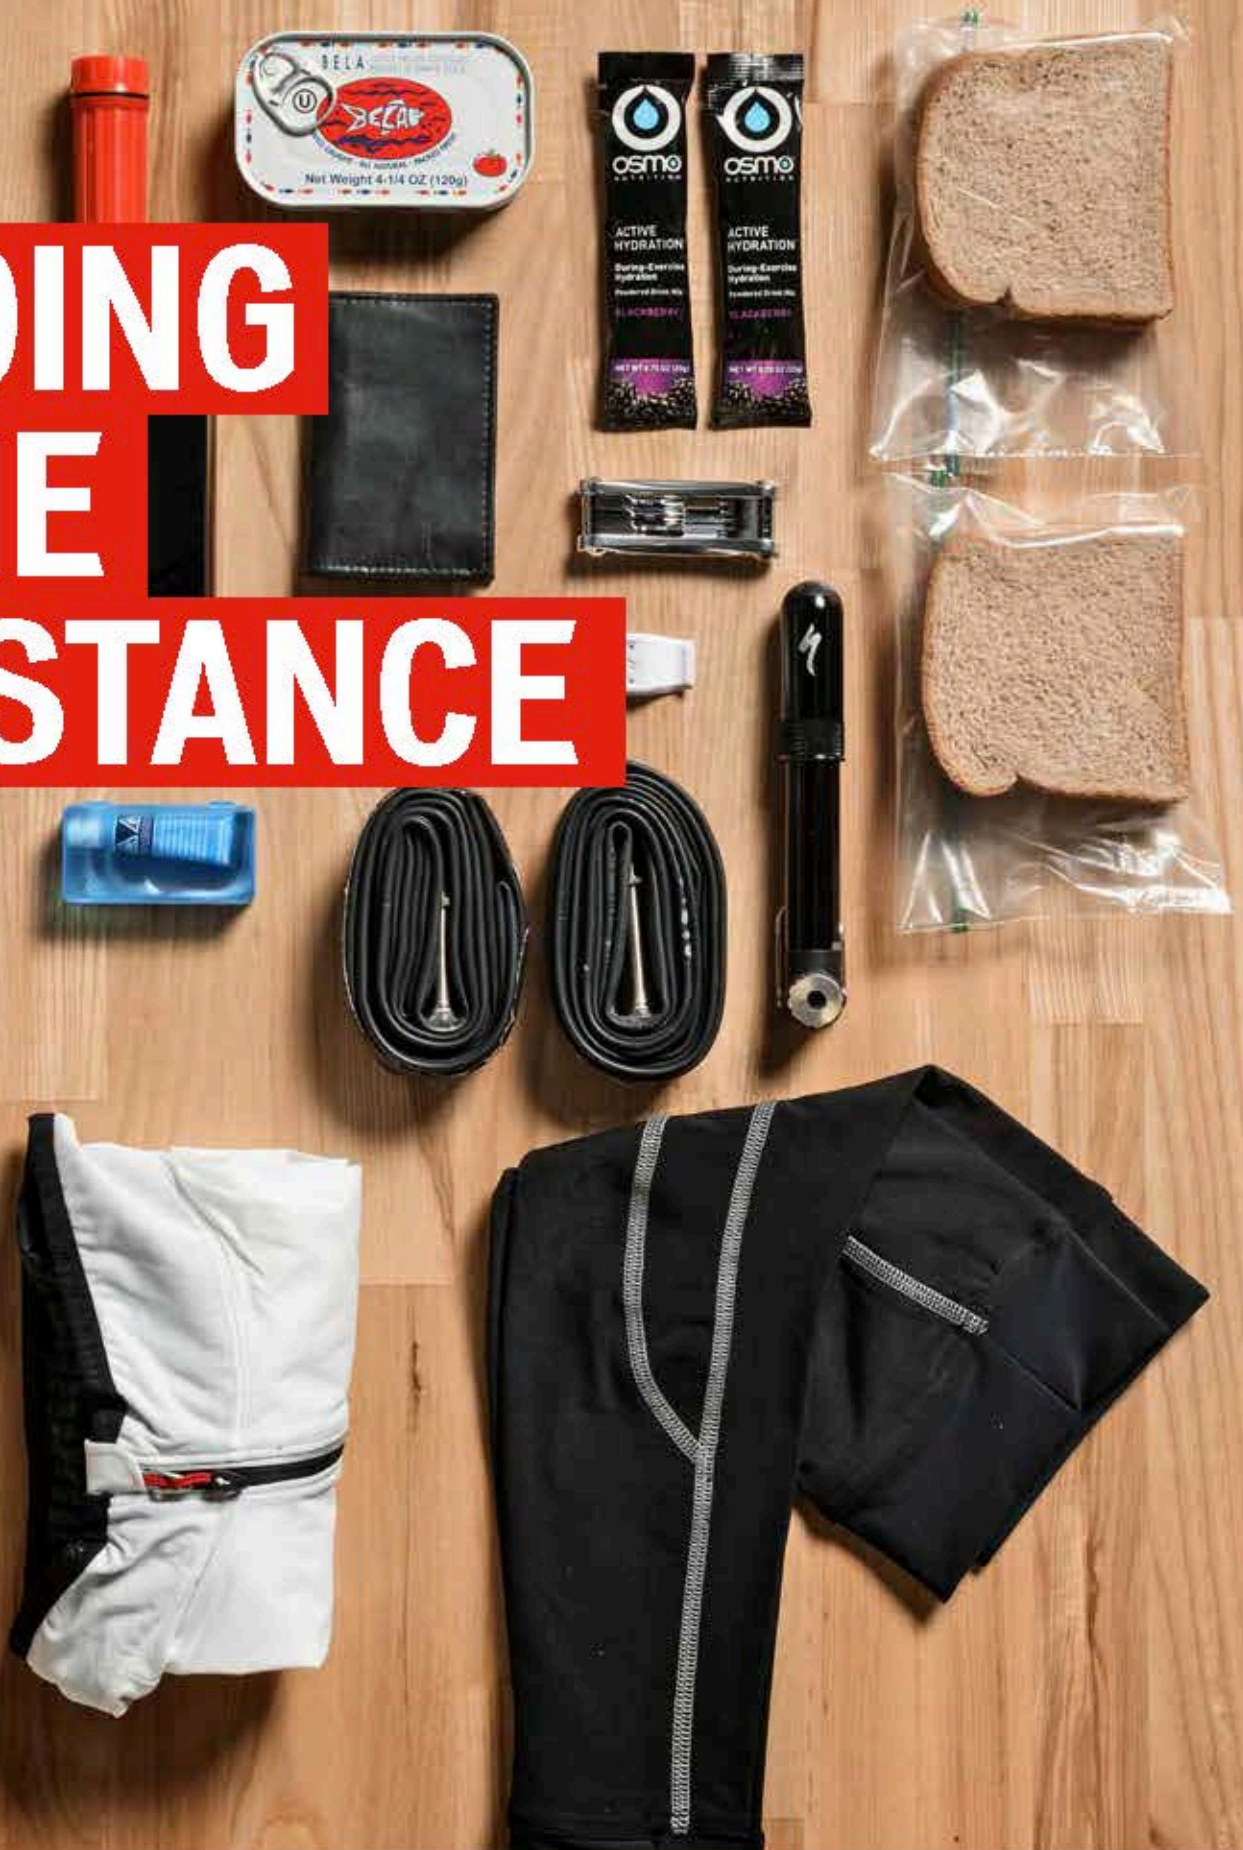

GOING THE DISTANCE

SAMPLE PAGES USED FOR REFERENCE ONLY
DO NOT COPY OR REPRODUCE WITHOUT PERMISSION